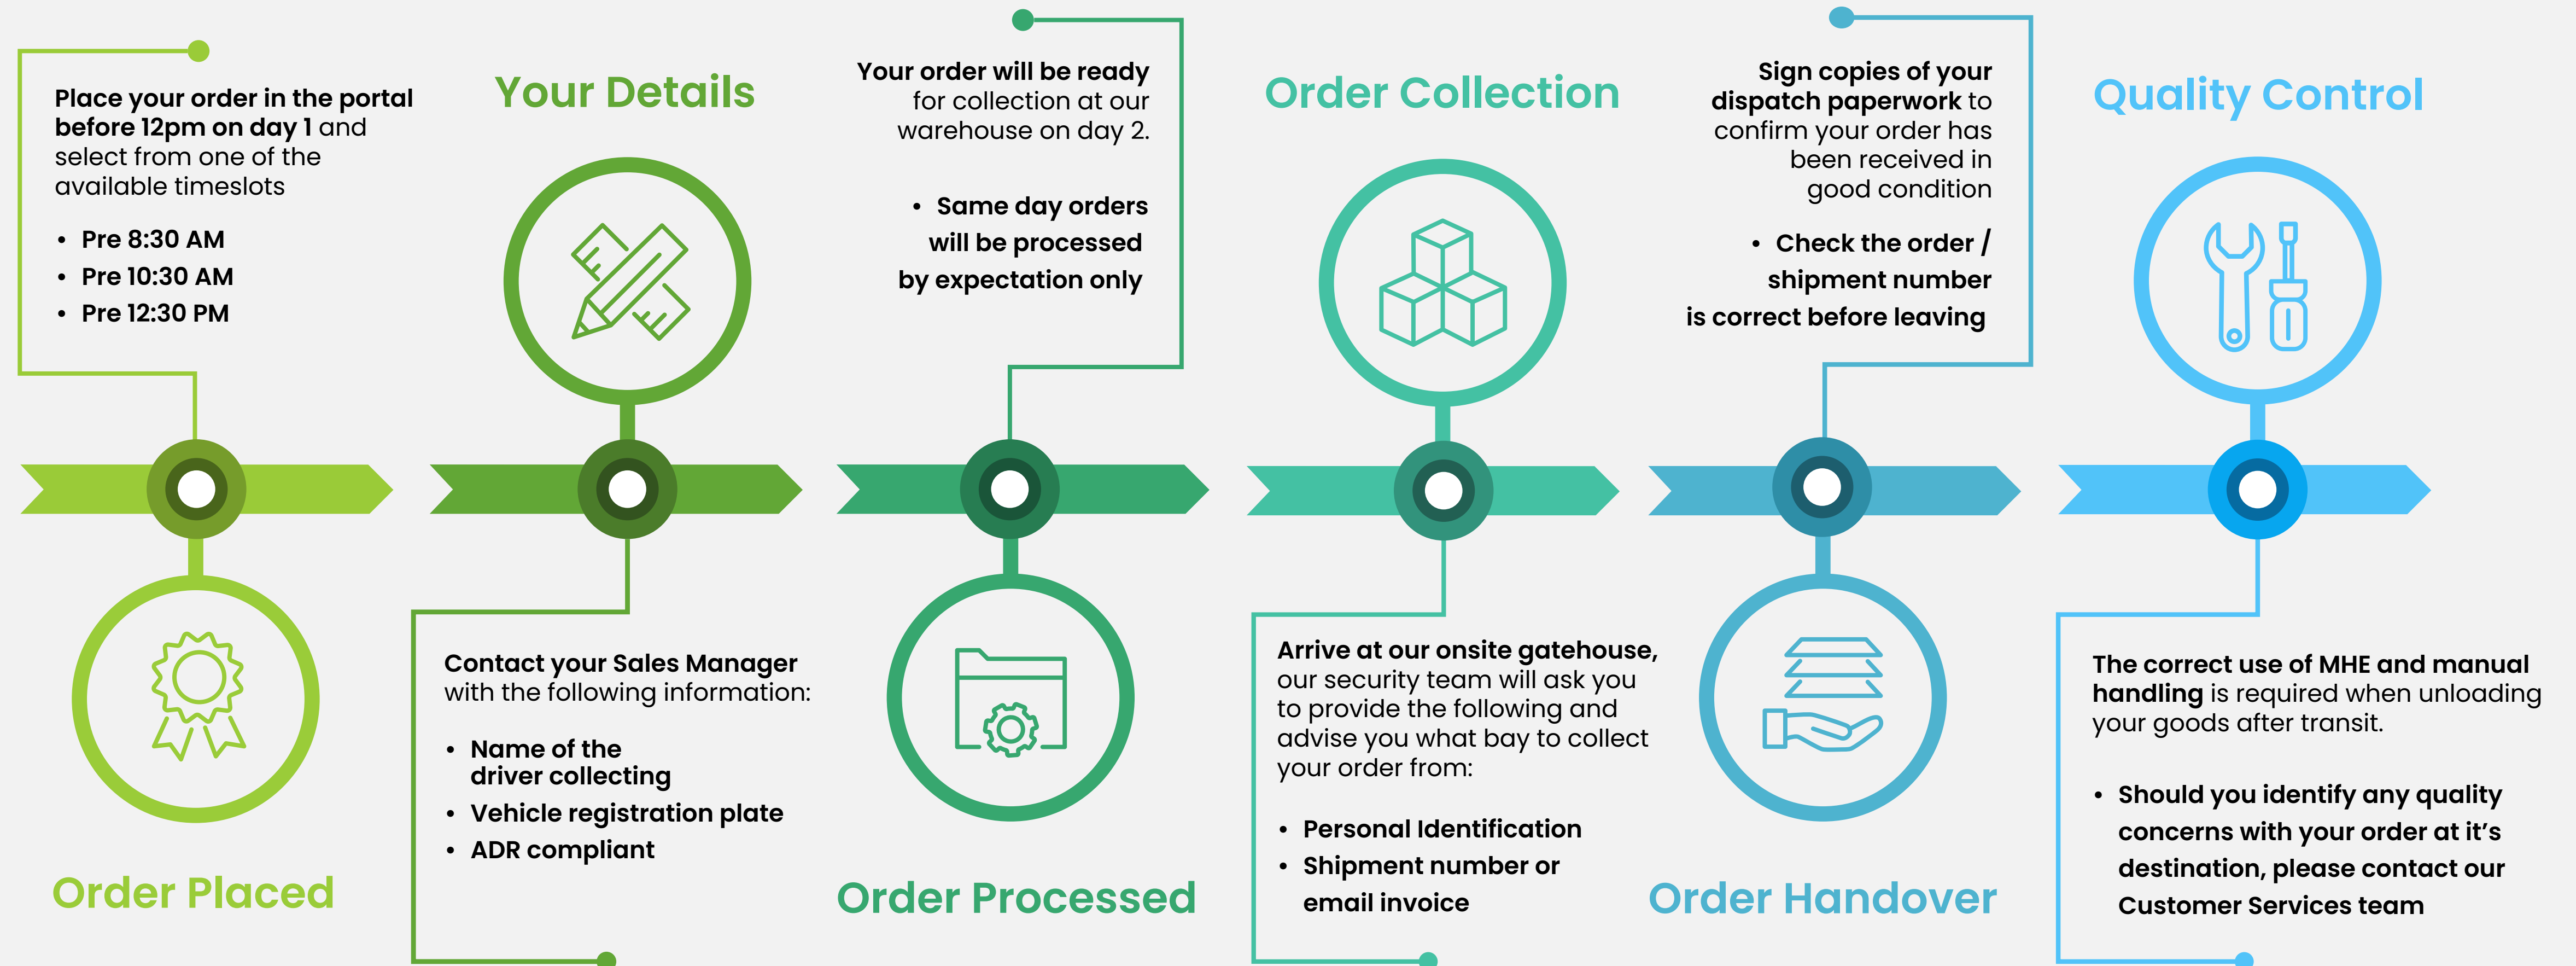

Segen Customer Collections Policy

➤ [segn.co.uk](https://www.segen.co.uk)

Customer Collections

Customer Collections

Collection address

Crane Logistics
1A Airport Business Park
Swords
Co. Dublin
K67 Y9T3
Ireland